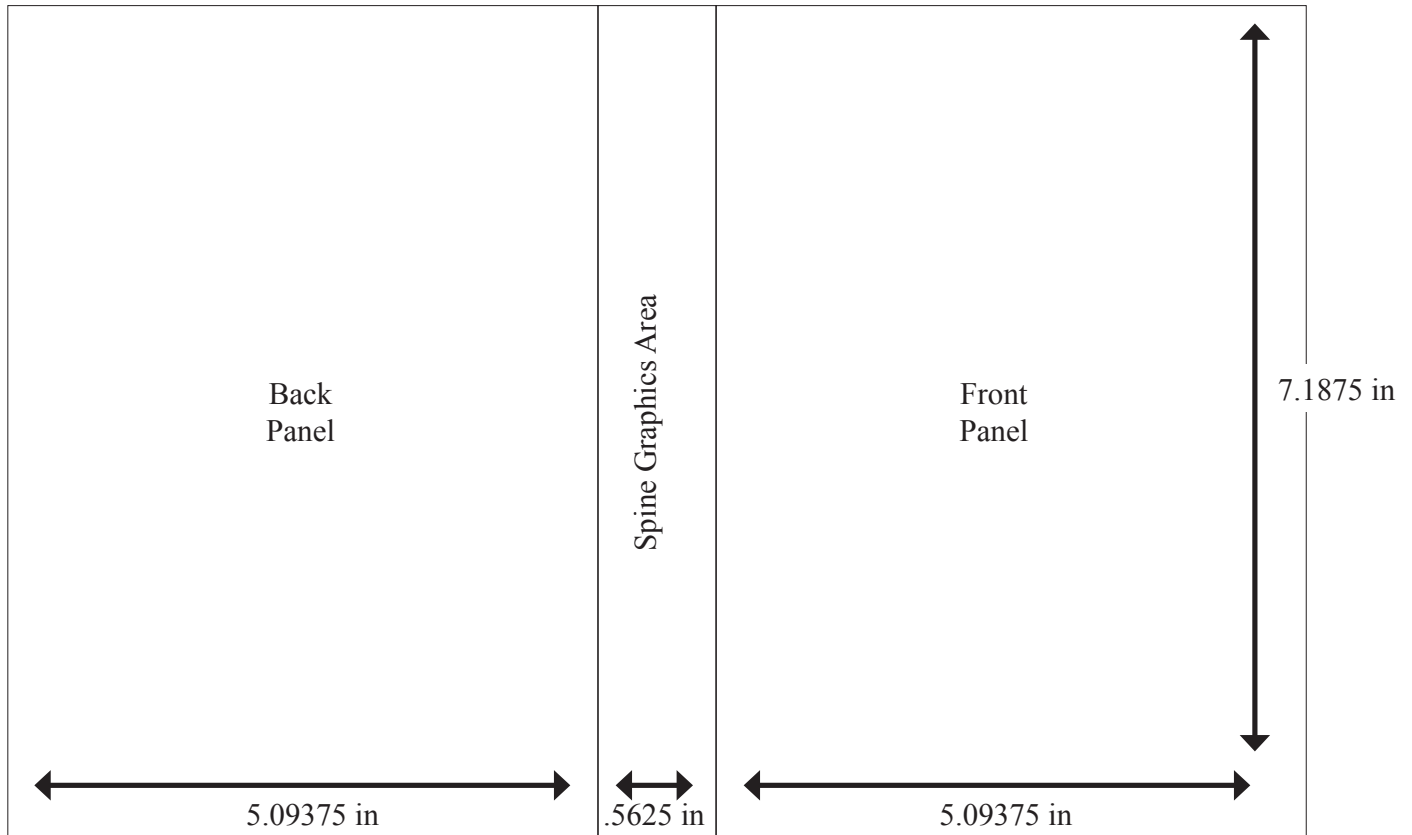

Standard Amaray Wrap Template

Document Size 10.75in x 7.1875in

- Use vector art when possible
- Create outlines for fonts
- Avoid small type
- Avoid using lines under .25pt
- Create bleed of .125in
- Send all linked files with document