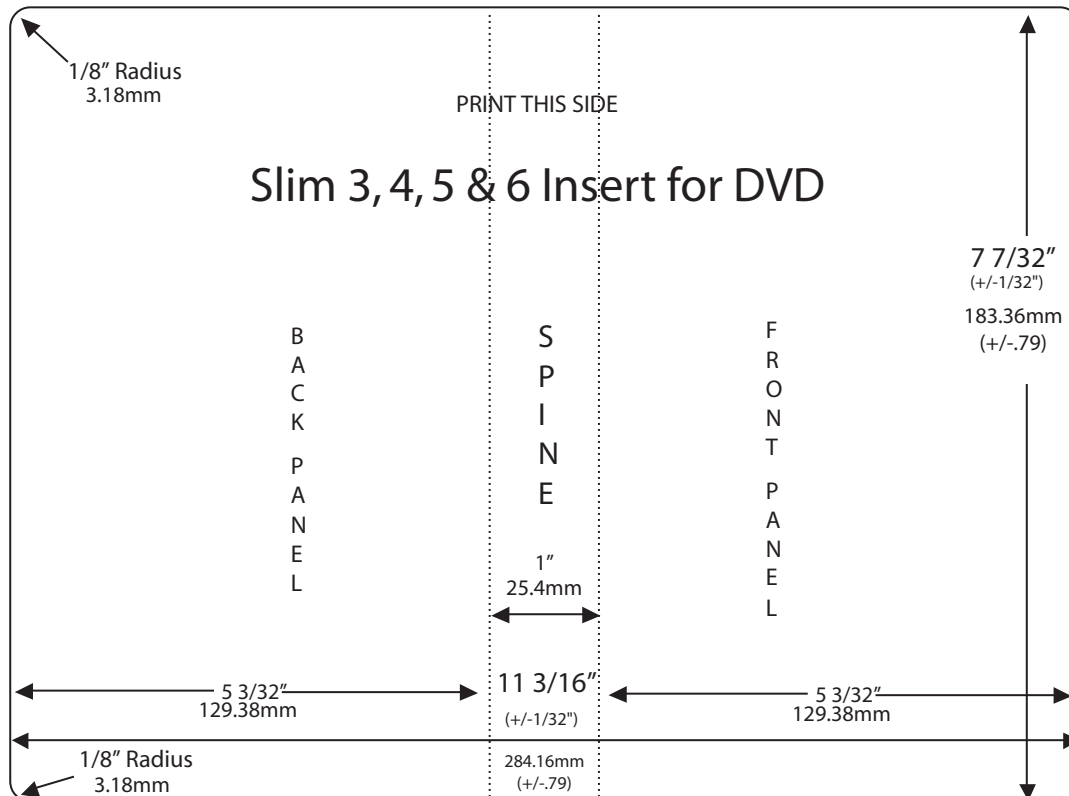

Slim 3, 4, 5 & 6

Image not to scale

Document Size 11.1875in x 7.2187in

- Use vector art when possible
- Create outlines for fonts
- Avoid small type
- Avoid using lines under .25pt
- Create bleed of .125in
- Send all linked files with document when not sending a PDF