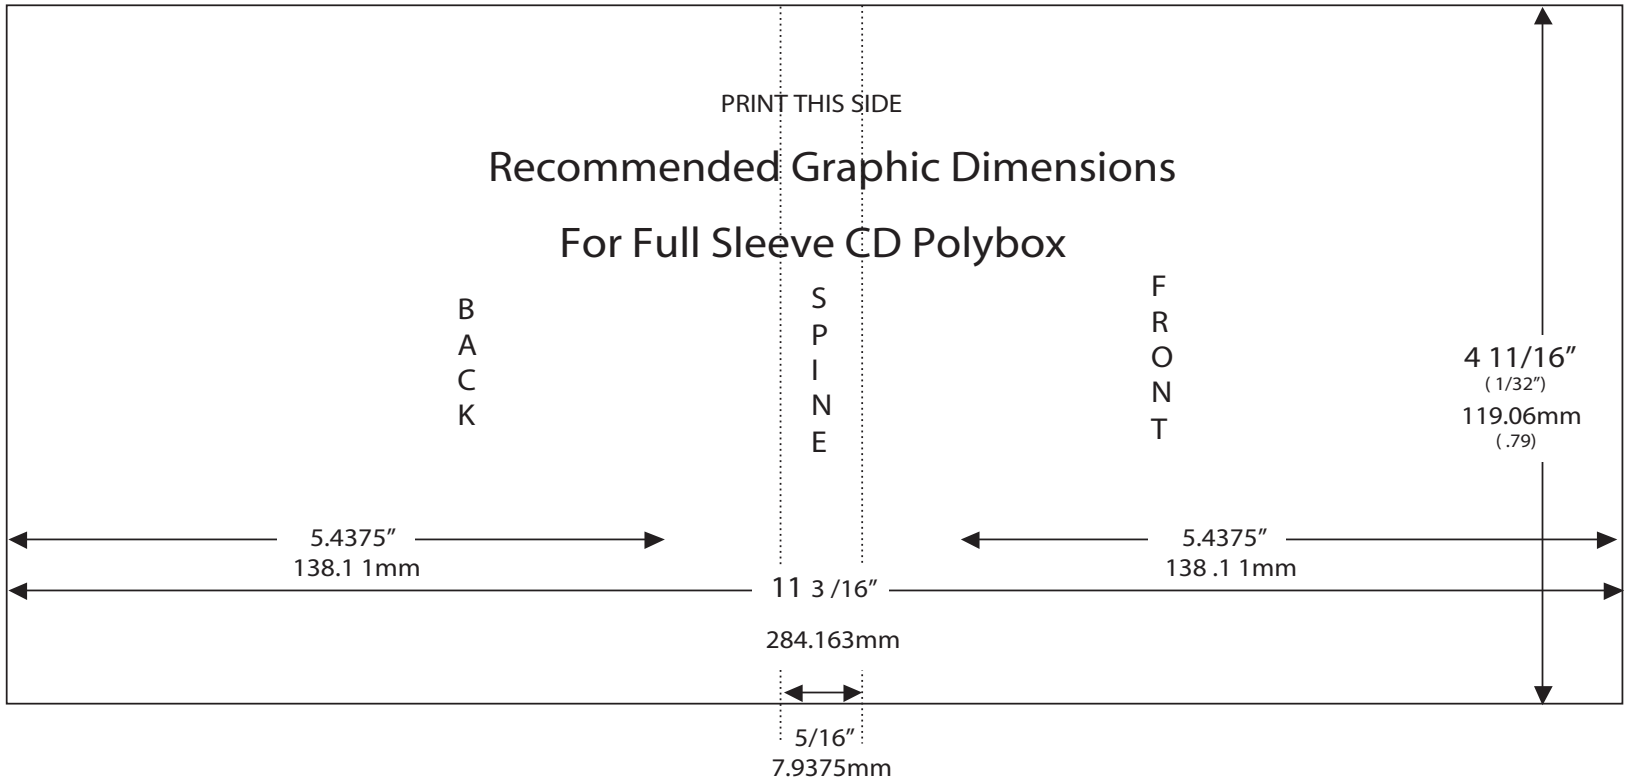

CD Polybox

Insert not to scale

- Use vector art when possible
- Create outlines for fonts
- Avoid small type
- Avoid using lines under .25pt
- Create bleed of .125in
- Send all linked files with document when not sending a PDF