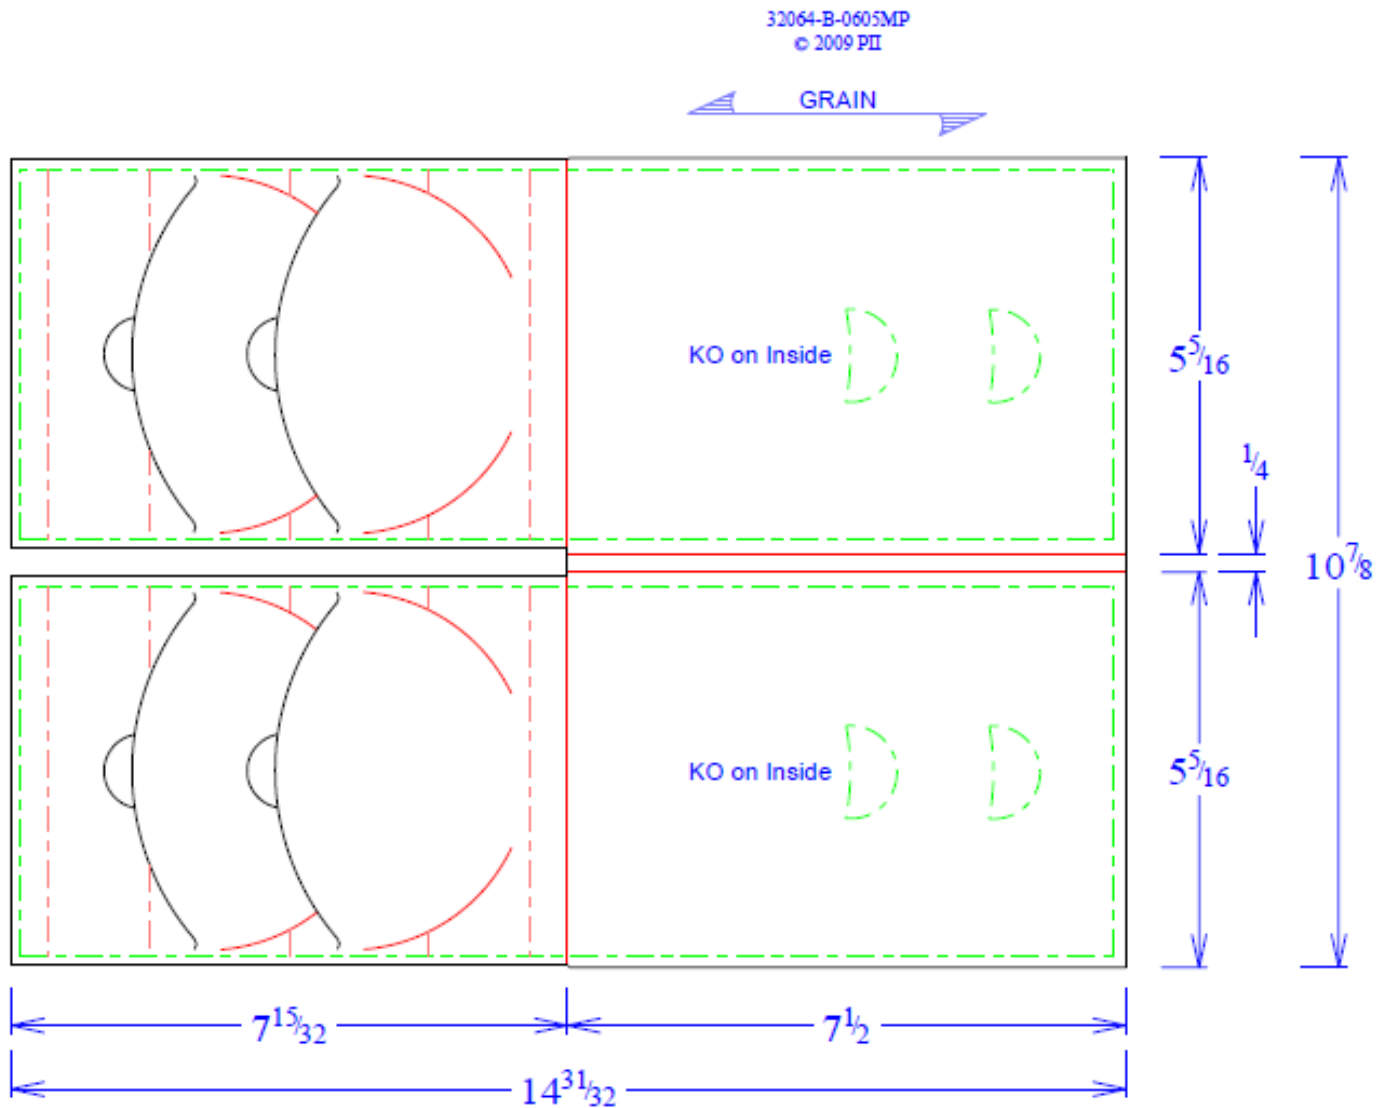

4 Cd Pocket Folder

Image not to scale

Add 1/8" bleed on all sides (where applicable)