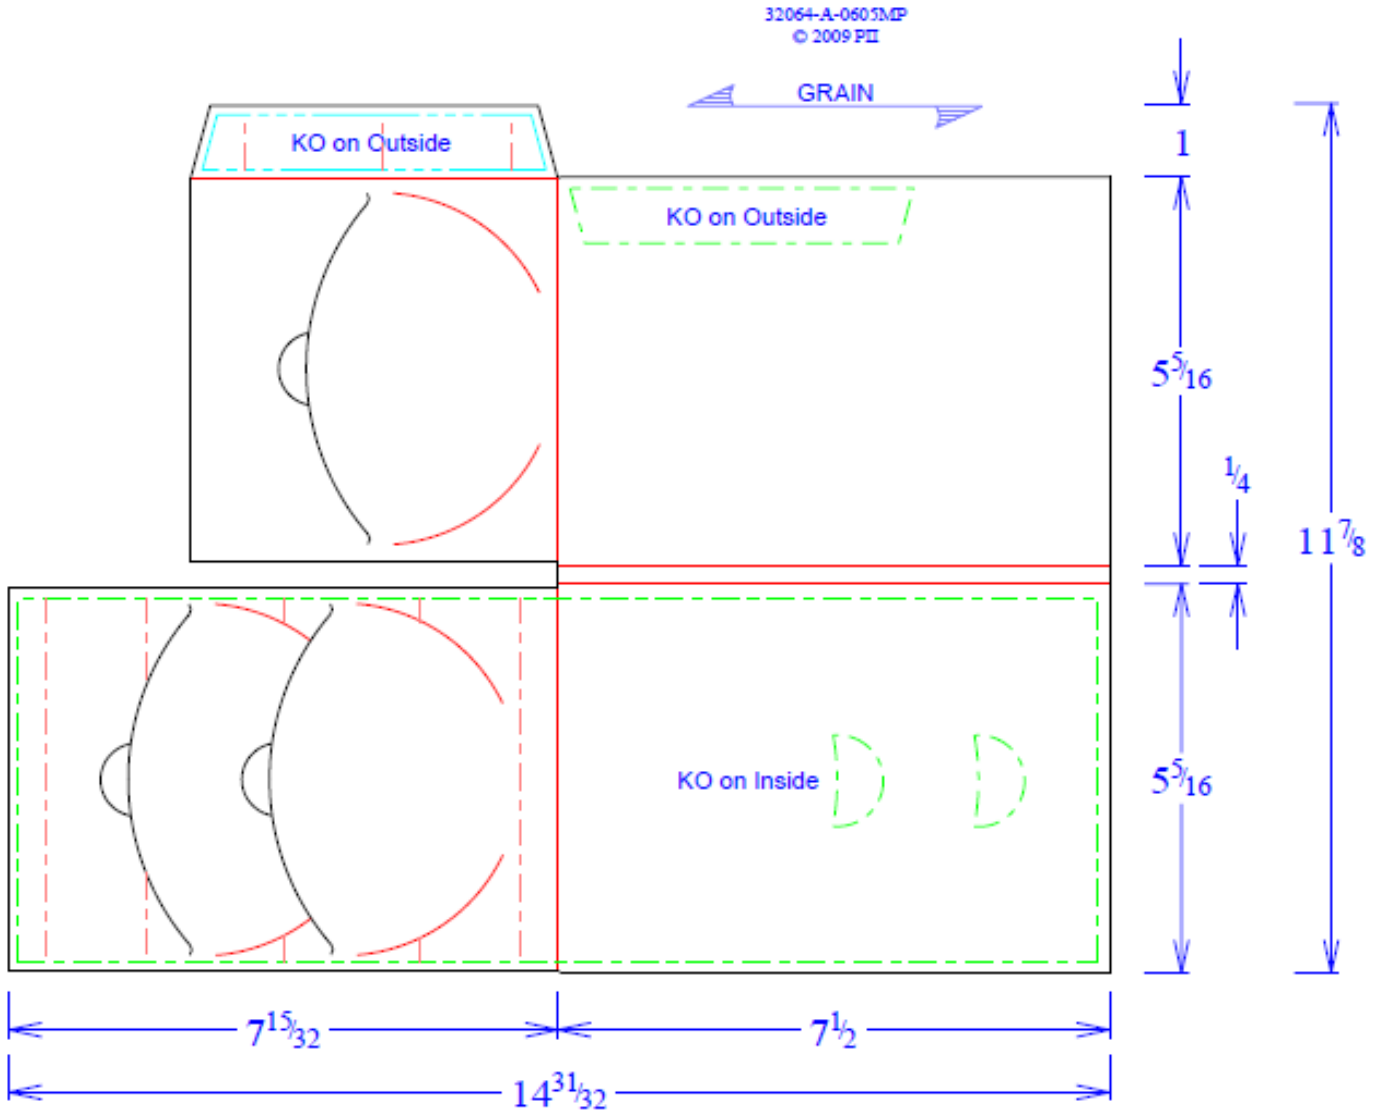

3 Cd Pocket Folder

Image not to scale

Add 1/8" bleed on all sides (where applicable)