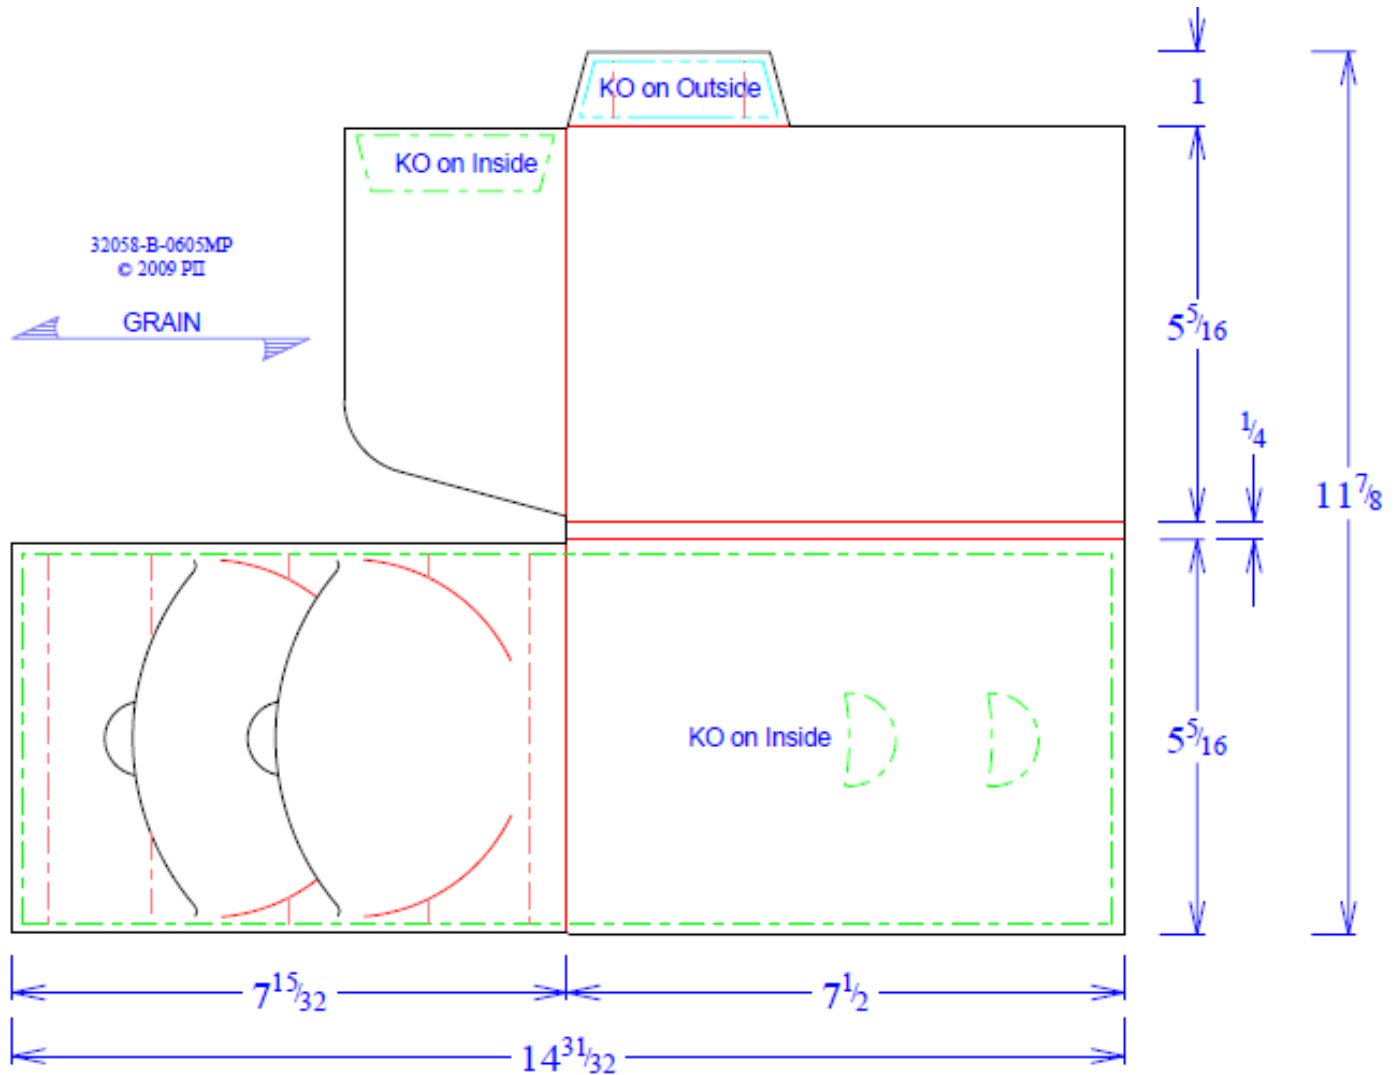

2 Cd Pocket Folder

Image not to scale

Add 1/8" bleed on all sides (where applicable)