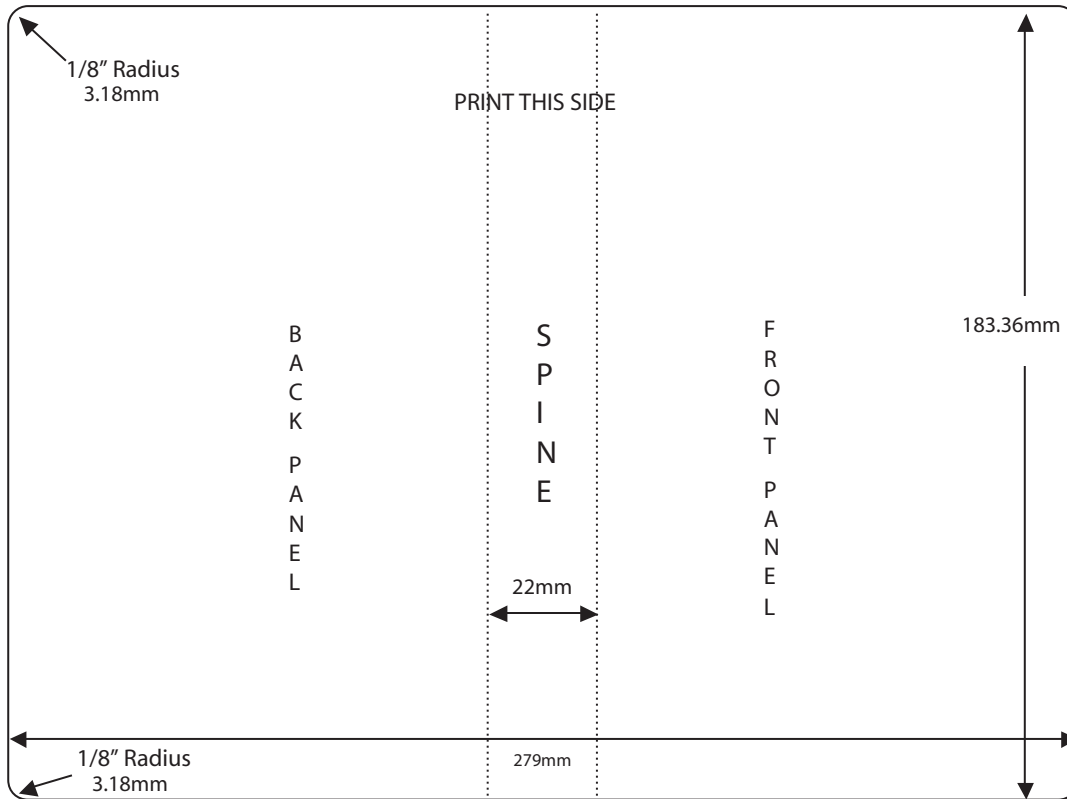

Overlap 2, 3, & 4

Document Size 10.9843in x 7.205in

- Use vector art when possible
- Create outlines for fonts
- Avoid small type
- Avoid using lines under .25pt
- Create bleed of .125in
- Send all linked files with document when not sending a PDF