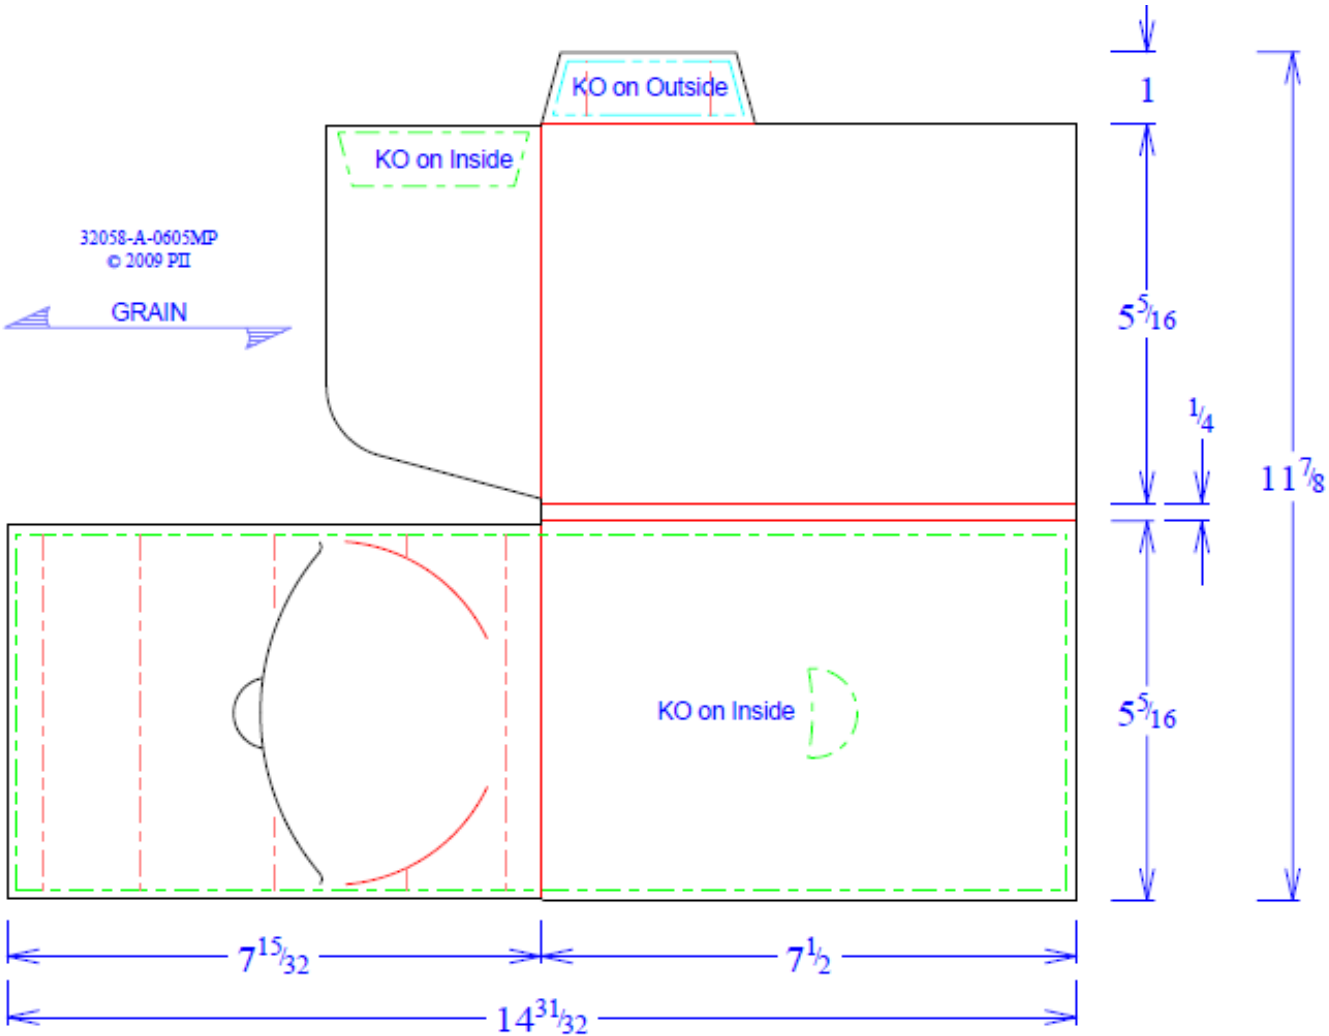

Cd Pocket Folder

Image not to scale

Add 1/8" bleed on all sides (where applicable)